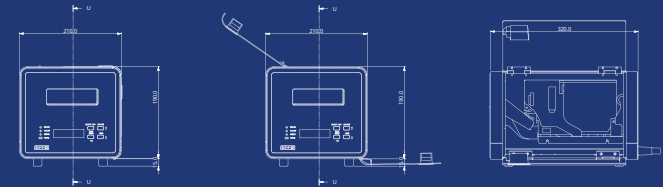

U-TP5000C Baggage Tag Printer

BP

U-TP5000C [BP]

Components

kpc
KAB-QC-04

urielsoft

BP

(Boarding Pass Printer)

U-TP5000C BP is a Line Thermal Unit printer adopting a direct thermal line dot type, which makes high-speed printing.

In a check-in counter, this enables easy to move and space-efficient and reduce tremendous waiting time to issue boarding passes.

PRINT METHOD	Direct line thermal	
SUPPORTED COMMANDS	AEA2009	
CERTIFICATION	CUPPS TS (Compatible)	
PRINT FONT	Alphanumeric characters	95 characters
	Extended graphics	128 × 30 pages
	International characters	16 sets
	RESOLUTION	203dpi
IATA Res.	722	
RELIABILITY-CONSUMABLES	300,000 passes or 100,000 cuts (auto-cutter)	
CHARACTER STRUCTURES	5cpi, 10cpi, 17cpi	
	Template	Arbitrary width (cpi)
PRINT SPEED	Selectable: 150mm (5.9inch)/sec, 200mm (7.8inch)/sec, 250mm (9.8inch)/sec	
BARCODE	Interleaved 2of5, Industrial 2of5, Code 39, Code 128, EAN 13	
TWO-DIMENSIONAL SYMBOL	PDF417, QR code, Aztec, Datamatrix	
INTERFACES	USB	
AUTO CUTTER	Full cut (scissor-type with separated blades)	
PAPER	Width	82.5 ± 0.5mm or 79.5 ± 0.5mm
	Length	203.2mm or 187.3mm
	Thickness	76 to 200µm
POWER CONSUMPTION	Stand-by power	Below 3W
	Boarding pass	Mean approx. 20W
OPERATING TEMPERATURE	5 to 45°C (storage -25 to 50°C)	
RELIABILITY - PRINTER	Printer life	5 years or 100km
	(excluding printer mechanism, print head and auto-cutter)	
	MTBF	360,000 hours
	MCBF	70 million lines
OVERALL DIMENSIONS	210 (W) × 320 (D) × 205 (H)mm	
WEIGHT Approx.	Approx.11kg	