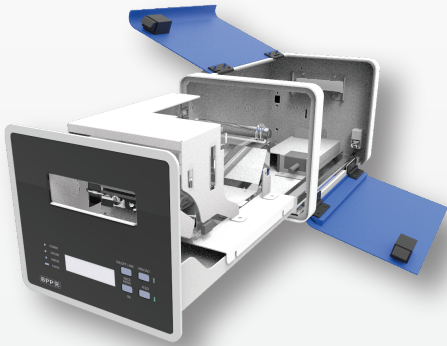

U-TP5000C Baggage Tag Printer

BP

U-TP5000C [BP]

Components

kpc
KAB-QC-04

urielsoft

BP

(Boarding Pass Printer)

U-TP5000C BP is a Line Thermal Unit printer adopting a direct thermal line dot type, which makes high-speed printing.

In a check-in counter, this enables easy to move and space-efficient and reduce tremendous waiting time to issue boarding passes.

Support check-in work efficiently with reasonable price

Compatibility with new platforms perfectly

Make convenient work environment for users

Reduce maintenance cost based on an excellent quality

U-TP5000C [BP]

PRINT METHOD	Direct line thermal	
SUPPORTED COMMANDS	AEA2009	
CERTIFICATION	CUPPS TS (Compatible)	
PRINT FONT	Alphanumeric characters	95 characters
	Extended graphics	128 × 30 pages
	International characters	16 sets
	RESOLUTION	203dpi
IATA Res.	722	
RELIABILITY-CONSUMABLES	300,000 passes or 100,000 cuts (auto-cutter)	
CHARACTER STRUCTURES	5cpi, 10cpi, 17cpi	
	Template	Arbitrary width (cpi)
PRINT SPEED	Selectable: 150mm (5.9inch)/sec, 200mm (7.8inch)/sec, 250mm (9.8inch)/sec	
BARCODE	Interleaved 2of5, Industrial 2of5, Code 39, Code 128, EAN 13	
TWO-DIMENSIONAL SYMBOL	PDF417, QR code, Aztec, Datamatrix	
INTERFACES	USB	
AUTO CUTTER	Full cut (scissor-type with separated blades)	
PAPER	Width	82.5 ± 0.5mm or 79.5 ± 0.5mm
	Length	203.2mm or 187.3mm
	Thickness	76 to 200µm
POWER CONSUMPTION	Stand-by power	Below 3W
	Boarding pass	Mean approx. 20W
OPERATING TEMPERATURE	5 to 45°C (storage -25 to 50°C)	
RELIABILITY - PRINTER	Printer life	5 years or 100km
	(excluding printer mechanism, print head and auto-cutter)	
	MTBF	360,000 hours
	MCBF	70 million lines
OVERALL DIMENSIONS	210 (W) × 320 (D) × 205 (H)mm	
WEIGHT Approx.	Approx.11kg	