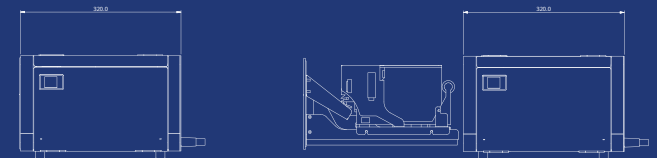

U-TP5000C Baggage Tag Printer

BP

U-TP5000C [BP]

Components

kpc
KAB-QC-04

urielsoft

BP

(Boarding Pass Printer)

U-TP5000C BP is a Line Thermal Unit printer adopting a direct thermal line dot type, which makes high-speed printing.

In a check-in counter, this enables easy to move and space-efficient and reduce tremendous waiting time to issue boarding passes.

PRINT METHOD	Direct line thermal	
SUPPORTED COMMANDS	AEA2009	
CERTIFICATION	CUPPS TS (Compatible)	
PRINT FONT	Alphanumeric characters	95 characters
	Extended graphics	128 × 30 pages
	International characters	16 sets
	RESOLUTION	203dpi
IATA Res.	722	
RELIABILITY-CONSUMABLES	300,000 passes or 100,000 cuts (auto-cutter)	
CHARACTER STRUCTURES	5cpi, 10cpi, 17cpi	
	Template	Arbitrary width (cpi)
PRINT SPEED	Selectable: 150mm (5.9inch)/sec, 200mm (7.8inch)/sec, 250mm (9.8inch)/sec	
BARCODE	Interleaved 2of5, Industrial 2of5, Code 39, Code 128, EAN 13	
TWO-DIMENSIONAL SYMBOL	PDF417, QR code, Aztec, Datamatrix	
INTERFACES	USB	
AUTO CUTTER	Full cut (scissor-type with separated blades)	
PAPER	Width	82.5 ± 0.5mm or 79.5 ± 0.5mm
	Length	203.2mm or 187.3mm
	Thickness	76 to 200µm
POWER CONSUMPTION	Stand-by power	Below 3W
	Boarding pass	Mean approx. 20W
OPERATING TEMPERATURE	5 to 45°C (storage -25 to 50°C)	
RELIABILITY - PRINTER	Printer life	5 years or 100km
	(excluding printer mechanism, print head and auto-cutter)	
	MTBF	360,000 hours
	MCBF	70 million lines
OVERALL DIMENSIONS	210 (W) × 320 (D) × 205 (H)mm	
WEIGHT Approx.	Approx.11kg	