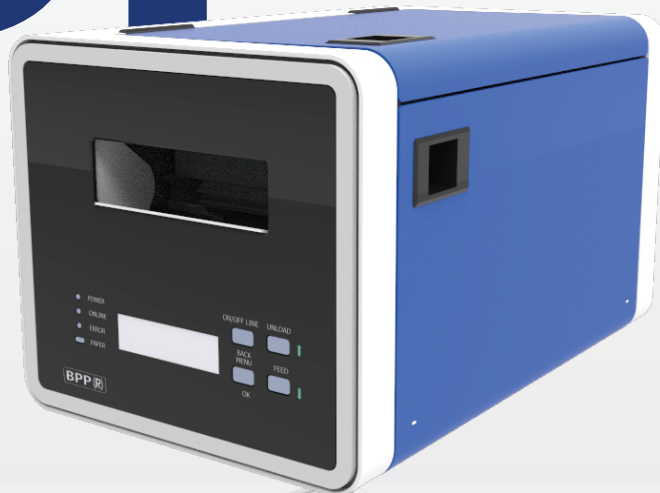

U-TP5000C Baggage Tag Printer

BP

U-TP5000C [BP]

Components

kpc
KAB-QC-04

urielsoft

BP

(Boarding Pass Printer)

U-TP5000C BP is a Line Thermal Unit printer adopting a direct thermal line dot type, which makes high-speed printing.

In a check-in counter, this enables easy to move and space-efficient and reduce tremendous waiting time to issue boarding passes.

Support check-in work efficiently with reasonable price

Compatibility with new platforms perfectly

Make convenient work environment for users

Reduce maintenance cost based on an excellent quality

U-TP5000C [BP]

PRINT METHOD	Direct line thermal	
SUPPORTED COMMANDS	AEA2009	
CERTIFICATION	CUPPS TS (Compatible)	
PRINT FONT	Alphanumeric characters	95 characters
	Extended graphics	128 × 30 pages
	International characters	16 sets
	RESOLUTION	203dpi
IATA Res.	722	
RELIABILITY-CONSUMABLES	300,000 passes or 100,000 cuts (auto-cutter)	
CHARACTER STRUCTURES	5cpi, 10cpi, 17cpi	
	Template	Arbitrary width (cpi)
PRINT SPEED	Selectable: 150mm (5.9inch)/sec, 200mm (7.8inch)/sec, 250mm (9.8inch)/sec	
BARCODE	Interleaved 2of5, Industrial 2of5, Code 39, Code 128, EAN 13	
TWO-DIMENSIONAL SYMBOL	PDF417, QR code, Aztec, Datamatrix	
INTERFACES	USB	
AUTO CUTTER	Full cut (scissor-type with separated blades)	
PAPER	Width	82.5 ± 0.5mm or 79.5 ± 0.5mm
	Length	203.2mm or 187.3mm
	Thickness	76 to 200µm
POWER CONSUMPTION	Stand-by power	Below 3W
	Boarding pass	Mean approx. 20W
OPERATING TEMPERATURE	5 to 45°C (storage -25 to 50°C)	
RELIABILITY - PRINTER	Printer life	5 years or 100km
	(excluding printer mechanism, print head and auto-cutter)	
	MTBF	360,000 hours
	MCBF	70 million lines
OVERALL DIMENSIONS	210 (W) × 320 (D) × 205 (H)mm	
WEIGHT Approx.	Approx.11kg	