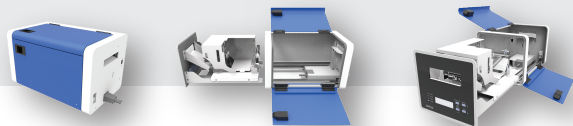

U-TP5000C Baggage Tag Printer

BP

U-TP5000C [BP]

Components

kpc
KAB-QC-04

urielsoft

BP

(Boarding Pass Printer)

U-TP5000C BP is a Line Thermal Unit printer adopting a direct thermal line dot type, which makes high-speed printing.

In a check-in counter, this enables easy to move and space-efficient and reduce tremendous waiting time to issue boarding passes.

Support check-in work efficiently with reasonable price

Compatibility with new platforms perfectly

Make convenient work environment for users

Reduce maintenance cost based on an excellent quality

U-TP5000C [BP]

PRINT METHOD	Direct line thermal	
SUPPORTED COMMANDS	AEA2009	
CERTIFICATION	CUPPS TS (Compatible)	
PRINT FONT	Alphanumeric characters	95 characters
	Extended graphics	128 × 30 pages
	International characters	16 sets
	RESOLUTION	203dpi
IATA Res.	722	
RELIABILITY-CONSUMABLES	300,000 passes or 100,000 cuts (auto-cutter)	
CHARACTER STRUCTURES	5cpi, 10cpi, 17cpi	
	Template	Arbitrary width (cpi)
PRINT SPEED	Selectable: 150mm (5.9inch)/sec, 200mm (7.8inch)/sec, 250mm (9.8inch)/sec	
BARCODE	Interleaved 2of5, Industrial 2of5, Code 39, Code 128, EAN 13	
TWO-DIMENSIONAL SYMBOL	PDF417, QR code, Aztec, Datamatrix	
INTERFACES	USB	
AUTO CUTTER	Full cut (scissor-type with separated blades)	
PAPER	Width	82.5 ± 0.5mm or 79.5 ± 0.5mm
	Length	203.2mm or 187.3mm
	Thickness	76 to 200µm
POWER CONSUMPTION	Stand-by power	Below 3W
	Boarding pass	Mean approx. 20W
OPERATING TEMPERATURE	5 to 45°C (storage -25 to 50°C)	
RELIABILITY - PRINTER	Printer life	5 years or 100km
	(excluding printer mechanism, print head and auto-cutter)	
	MTBF	360,000 hours
	MCBF	70 million lines
OVERALL DIMENSIONS	210 (W) × 320 (D) × 205 (H)mm	
WEIGHT Approx.	Approx.11kg	